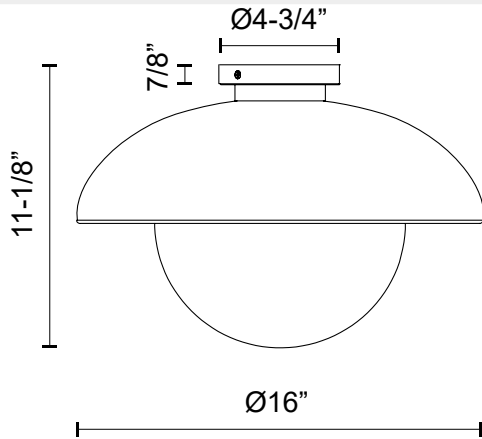

alora mood

P. 1.855.855.8926

CANADA: 19054 28TH Avenue Surrey - BC V3Z 6M3

USA: 3035 E. Lone Mountain Rd - Las Vegas, NV, 89081

RUBIO FM522016

FIXTURE DIMENSIONS	D16" x H11-1/8"
LAMP TYPE	E26
MAX WATTAGE	60W
BULB QTY	1
BULBS INCLUDED	No
VOLTAGE	120V
GLASS DETAILS	Opal Glass
MATERIAL	Aluminum; Glass;
LOCATION	Dry
BRAND	Alora Mood

[D - Diameter, L - Length, W - Width, H - Height, E - Extension]

AVAILABLE FINISHES:

FM522016AGOP

Aged Gold/Opal
Matte Glass

FM522016MBOP

Matte Black/Opal
Matte Glass

WWW.ALORAMOOD.COM